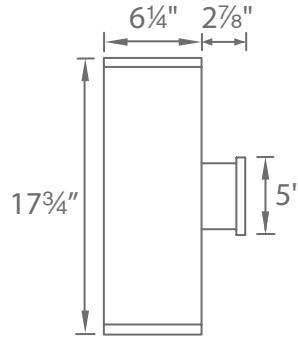

TUBE ARCHITECTURAL DS-WD06-U

Ultra Narrow Beam LED Wall Mounts

WAC LIGHTING

Responsible Lighting®

Fixture Type:

Catalog Number:

Project: _____

Location: _____

SPECIFICATIONS

Input: 120V - 277VAC 50/60Hz
Dimming: 0 - 10V Dimming: 100% - 20%
ELV 100% - 10% (120V only)
Standards: IP65 rated, ETL & cETL wet location listed
Operating Temp: -40°C to 40°C