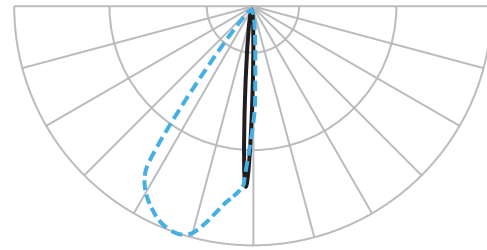

PHOTOMETRY

Reads 0.2 footcandle at 15 feet distance

ORDERING NUMBER

Distribution	Diameter	Watt	Beam	Color Temp	CRI	Lumens	CBCP	Light Direction	Finish							
Single	DS-WS	06	6"	11W	U	6°	827	2700K	85	110	1239	B	Towards the wall			BK Black WT White BZ Bronze GH Graphite
							830	3000K	85	130	1428					
							835	3500K	85	130	1478					
							840	4000K	85	135	1532					