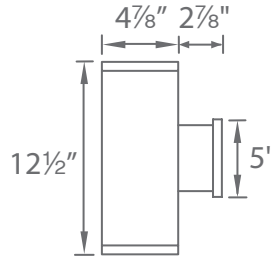

TUBE ARCHITECTURAL DS-WD05-U

Ultra Narrow Beam LED Wall Mounts

WAC LIGHTING

Responsible Lighting®

Fixture Type:

Catalog Number:

Project: _____

Location: _____

SPECIFICATIONS

Input: 120V - 277VAC 50/60Hz
Dimming: 0 - 10V Dimming: 100% - 20%
ELV 100% - 10% (120V only)
Standards: IP65 rated, ETL & cETL wet location listed
Operating Temp: -40°C to 40°C