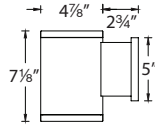

TUBE ARCHITECTURAL DS-WS05-U

Ultra narrow optic LED Wall Mounts

WAC LIGHTING

Responsible Lighting®

Fixture Type:

Catalog Number:

Project: _____

Location: _____

PRODUCT DESCRIPTION

Precise engineering using the latest energy efficient LED technology with a built-in ultra narrow beam precision optics. An appealing cylindrical profile perfect for accent lighting.

FEATURES

- High performance exterior rated LED pendant
- Fixture can install upside down to alter light distribution
- Aluminum construction
- 80,000 hour rated life
- 5 year warranty

SPECIFICATIONS

Input:	120V - 277VAC 50/60Hz
Dimming:	0 - 10V (120V-277V) ELV (120V)
Standards:	IP65 rated, ETL & cETL wet location listed
Operating Temp:	-25°C to 45°C

ORDERING NUMBER

Diameter	Watt	Color Temp	CRI	Lumen	Light Distribution	Finish	
DS-WS05	5" 11W	U827B	2700K	85	125	6° Ultra Narrow Towards the wall	BK Black
		U830B	3000K	85	145		WT White
		U835B	3500K	85	150		BZ Bronze
		U840B	4000K	85	155		GH Graphite

DS-WS05-U   **B-**

Example: **DS-WS05-U30B-WT**

wacighting.com
Phone (800) 526.2588
Fax (800) 526.2585

Headquarters/Eastern Distribution Center
44 Harbor Park Drive
Port Washington, NY 11050

Central Distribution Center
1600 Distribution Ct
Lithia Springs, GA 30122

Western Distribution Center
1750 Archibald Avenue
Ontario, CA 91760