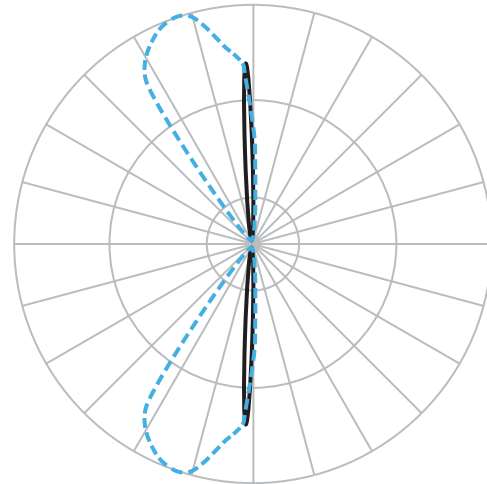

PHOTOMETRY

Reads 0.2 footcandle at 15 feet distance

PRODUCT DESCRIPTION

Precise engineering using the latest energy efficient LED technology with a built-in ultra narrow beam precision optics. An appealing cylindrical profile perfect for accent lighting.

FEATURES

- High performance facade LED wall mount light
- Can be mounted upwards or downwards
- Solid aluminum construction
- 80,000 hour rated life
- 5 year warranty

ORDERING NUMBER

Distribution	Diameter	Watt	Beam	Color Temp	CRI	Lumens	CBCP	Light Direction	Finish
Double	DS-WD	05	5"	22W	U	6°	827 2700K 85 125 x2 1182 x2 830 3000K 85 145 x2 1363 x2 835 3500K 85 150 x2 1411 x2 840 4000K 85 155 x2 1462 x2	B Towards the wall	

DS-WD05-U ___ B-___

Example: DS-WD05-U30B-WT

wacighting.com
Phone (800) 526.2588
Fax (800) 526.2585

Headquarters/Eastern Distribution Center
44 Harbor Park Drive
Port Washington, NY 11050

Central Distribution Center
1600 Distribution Ct
Lithia Springs, GA 30122

Western Distribution Center
1750 Archibald Avenue
Ontario, CA 91760