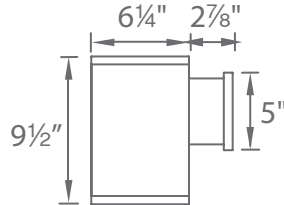

TUBE ARCHITECTURAL DS-WS06-U

Ultra Narrow Beam LED Wall Mounts

WAC LIGHTING

Responsible Lighting®

Fixture Type:

Catalog Number:

Project: _____

Location: _____

PRODUCT DESCRIPTION

Precise engineering using the latest energy efficient LED technology with a built-in ultra narrow beam precision optics. An appealing cylindrical profile perfect for accent lighting.

FEATURES

- High performance facade LED wall mount light
- Can be mounted upwards or downwards
- Solid aluminum construction
- 80,000 hour rated life
- 5 year warranty

SPECIFICATIONS

Input: 120V - 277VAC 50/60Hz
Dimming: 0 - 10V Dimming: 100% - 20%
ELV 100% - 10% (120V only)
Standards: IP65 rated, ETL & cETL wet location listed
Operating Temp: -40°C to 40°C