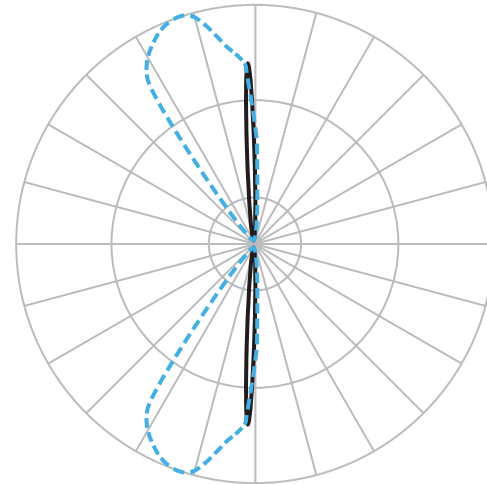

PHOTOMETRY

Reads 0.2 footcandle at 15 feet distance

PRODUCT DESCRIPTION

Precise engineering using the latest energy efficient LED technology with a built-in ultra narrow beam precision optics. An appealing cylindrical profile perfect for accent lighting.