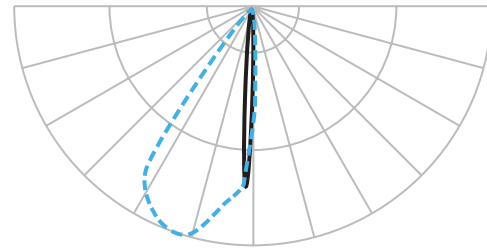

PHOTOMETRY

Reads 0.2 footcandle at 15 feet distance

ORDERING NUMBER

Distribution	Diameter	Watt	Beam	Color Temp	CRI	Lumens	CBCP	Light Direction	Finish							
Single	DS-WS	05	5"	11W	U	6°	827	2700K	85	125	1182	B	Towards the wall			BK Black WT White BZ Bronze GH Graphite
							830	3000K	85	145	1363					
							835	3500K	85	150	1411					
							840	4000K	85	155	1462					