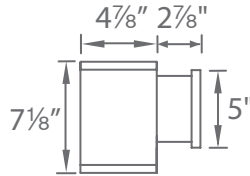

TUBE ARCHITECTURAL DS-WS05-U

Ultra Narrow Beam LED Wall Mounts

WAC LIGHTING

Responsible Lighting®

Fixture Type:

Catalog Number:

Project: _____

Location: _____

PRODUCT DESCRIPTION

Precise engineering using the latest energy efficient LED technology with a built-in ultra narrow beam precision optics. An appealing cylindrical profile perfect for accent lighting.

FEATURES

- High performance facade LED wall mount light
- Can be mounted upwards or downwards
- Solid aluminum construction
- 80,000 hour rated life
- 5 year warranty

SPECIFICATIONS

Input: 120V - 277VAC 50/60Hz
Dimming: 0 - 10V Dimming: 100% - 20%
ELV 100% - 10% (120V only)
Standards: IP65 rated, ETL & cETL wet location listed
Operating Temp: -40°C to 40°C