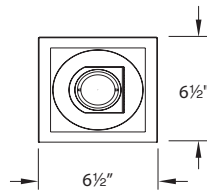

MT-5LD125 - 1 Light

Tesla LED Multiple Spots Energy Star®

WAC LIGHTING

Responsible Lighting®

PRODUCT DESCRIPTION

High brightness, retractable & adjustable spot light.

FEATURES

- Energy Star® rated
- Non-IC rated, airtight housings
- Invisible Trim™ is designed to sit flush with the ceiling for a clean, architectural look
- Spot and Flood beam spreads
- 45° vertical adjustment and 365° horizontal rotation
- Accepts one replacement lens
- 50,000 hour rated life
- 5 year WAC Lighting product warranty