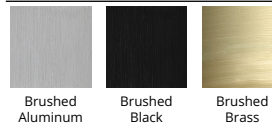

FINISHES

LINE DRAWING