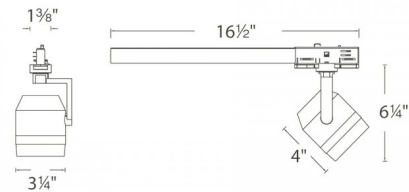

FINISHES

LINE DRAWING