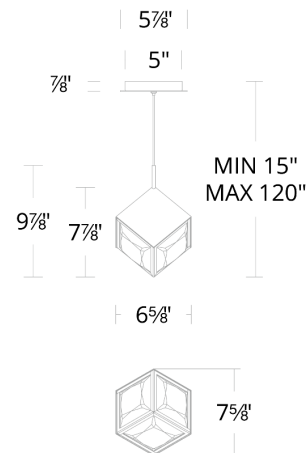

WAC LIGHTING

Fixture Type: _____

Catalog Number: _____

Project: _____

Location: _____

Ice Cube

Mini Pendant 3000K

Model & Size	Color Temp	Finish	LED Watts	LED Lumens	Delivered Lumens
PD-29308 8"	3000K	AB Aged Brass BK Black BN Brushed Nickel	11W	550	440

SPECIFICATIONS

Color Temp:	3000K
Input:	120/277 VAC,50/60Hz
CRI:	90
Dimming:	ELV: 100-10%
Rated Life:	50000 Hours
Standards:	ETL, cETL Damp Location Listed
Construction:	Steel frame with K9 crystal diffuser

FINISHES:

Brushed Nickel Black Aged Brass

LINE DRAWING:

PD-29308