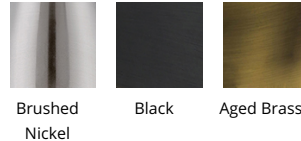

WAC LIGHTING

Fixture Type: _____

Catalog Number: _____

Project: _____

Location: _____

Ice Cube

Mini Pendant 3000K

Model & Size	Color Temp	Finish	LED Watts	LED Lumens	Delivered Lumens
PD-29308 8"	3000K	AB Aged Brass BK Black BN Brushed Nickel	11W	550	440

Example: **PD-29308-BN**

For custom requests please contact customs@wacighting.com

DESCRIPTION

Faceted like a hand-cut jewel, adding a dash of chic to a room's ensemble.

FEATURES

- K9 crystal
- Low profile, adjustable powered aircraft cables for an ultra-clean look
- Spin-on round canopy with minimal hardware
- May be mounted on a sloped ceiling
- Driver concealed within the canopy
- 5 year warranty

SPECIFICATIONS

Color Temp:	3000K
Input:	120/277 VAC,50/60Hz
CRI:	90
Dimming:	ELV: 100-10%
Rated Life:	50000 Hours
Standards:	ETL, cETL Damp Location Listed
Construction:	Steel frame with K9 crystal diffuser

FINISHES:

Brushed Nickel Black Aged Brass

LINE DRAWING:

PD-29308