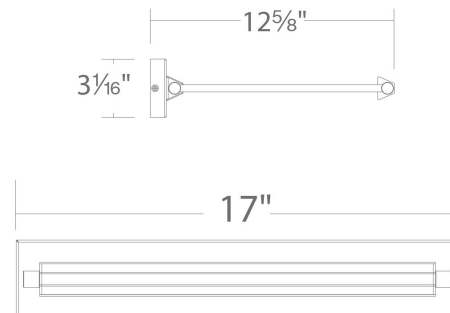

LINE DRAWING

PL-LED17-30