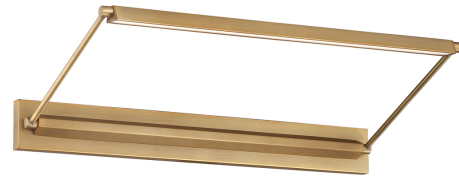

Example: **PL-LED17-30-AB**

DESCRIPTION

Fine art illuminated. Available in two designer finishes to complement upscale artwork.

FEATURES

- Conserves artwork while providing vibrant color rendering
- Head rotates 90° up or down
- Driver concealed within the canopy
- 5 year warranty

Model & Size	Color Temp & CRI	Watt	LED Lumens	Delivered Lumens	Finish
PL-LED23 23"	3000K 90	17.5W	1490	1078	AB Aged Brass BK Black

Example: **PL-LED23-30-AB**

DESCRIPTION

Fine art illuminated. Available in two designer finishes to complement upscale artwork.

FEATURES

- Conserves artwork while providing vibrant color rendering
- Head rotates 90° up or down
- Driver concealed within the canopy
- 5 year warranty

SPECIFICATIONS

Color Temp:	3000K
Input:	120-277 VAC
CRI:	90
Dimming:	ELV: 100 - 10%, 0-10V: 100 - 10%, TRIAC: 100 - 10%
	Damp Location Listed
Construction:	Aluminum body with acrylic diffuser