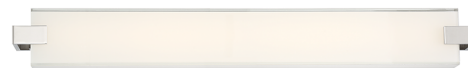

Fixture Type: _____

Catalog Number: _____

Project: _____

Location: _____

Bliss Bathroom Sconce 3000K

Model & Size	Color Temp & CRI	Finish	Watt	LED Lumens	Delivered Lumens	Title 24
WS-79628 28"	3000K 90	PN Polished Nickel	40W	3600	2365	Yes

Example: **WS-79628-PN**

- For 277V special order, add an "F" before the finish: WS-79636F-PN
- For alternate color temperature, special order adding -27 or -35: WS-79636F-35-PN

DESCRIPTION

Two polished nickel clips restrain the tempered glass diffuser at its edges in an elegant meditation on balance, while highly efficient LED modules ensure an outstanding illumination that will endure the test of time.

FEATURES

- Conversion plate for 4" J box included
- ACLED driverless technology
- 5 year warranty

SPECIFICATIONS

Color Temp:	3000K
Input:	120 VAC, 50/60Hz
CRI:	90
Dimming:	ELV: 100 - 10%
Rated Life:	45000 Hours
Mounting:	Can be mounted on ceiling or wall in all orientations
Standards:	ETL, cETL, Title 24 JA8-2016 Compliant, Title 24: No Damp Location Listed
Construction:	Aluminum hardware, mitered glass diffuser with silk-screen exterior

REPLACEMENT PARTS

RPL-GLA-79628 - Glass for WS-79628