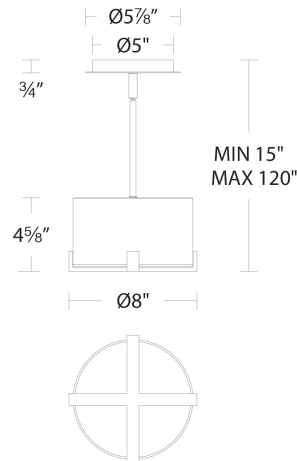

### REPLACEMENT PARTS

RPL-GLA-69108 - Glass  
 RPL-RODIN06-886-BK - Rod  
 RPL-RODIN06-886-BN - Rod  
 RPL-RODIN12-886-BK - Rod  
 RPL-RODIN12-886-BN - Rod

### LINE DRAWING

PD-69108