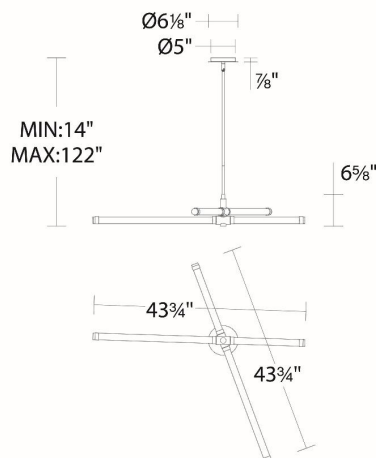

SPECIFICATIONS

Color Temp:	3000K
Input:	120/277 VAC, 50/60Hz
CRI:	90
Standards:	ETL, cETL Damp Location Listed
Construction:	Aluminum body with glass diffuser

REPLACEMENT PARTS

- RPL-GLA-51344-AB - Replacement lamp AB
- RPL-GLA-51344-BK - Replacement lamp BK
- ROD-I06-PC130T-AB - 6" rod
- ROD-I06-PC130T-BK - 6" rod
- ROD-I12-PC130T-AB - 12" rod
- ROD-I12-PC130T-BK - 12" rod
- RPL-FIL-51344-AB-1 - Replacement lamp AB 25"
- RPL-FIL-51344-BK-1 - Replacement lamp BK 25"
- RPL-FIL-51344-AB-2 - Replacement lamp AB 15"
- RPL-FIL-51344-BK-2 - Replacement lamp BK 15"

FINISHES:

LINE DRAWING:

PD-51344