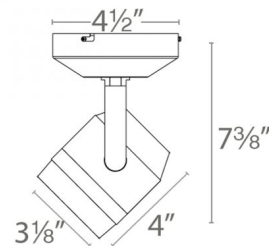

Example: **MO-LED522F-827-BK**

DESCRIPTION

Paloma is a museum-quality LED luminaire with high performance reflector optics. Available in 12W or 22W options in multiple color temperature, beam distribution, and finish options. Canopy is included with fixture. Monopoint can be ordered with an extension rod (6", 12", 18", 24", 36") to drop the head.

Finish: Electrostatically Powder Coated White, Black

Operating Temp: -4°F to 104°F (-20°C to 40°C)

Standards: UL, cUL, Damp Location Listed

FINISHES

Black White

LINE DRAWING

Fixture Type: _____

Catalog Number: _____