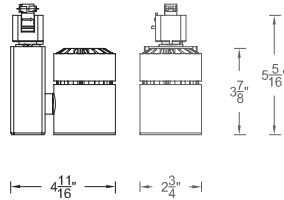

22W EXTERMINATOR II – model: 1023

LEDme® H/L/J Track Luminaire

WAC LIGHTING

Responsible Lighting®

Fixture Type:

Catalog Number:

Project: _____

Location: _____

PRODUCT DESCRIPTION

LEDme® Exterminator offers superior light output in a small, unobtrusive design. Developed for upscale residential and commercial environments.

FEATURES

- Accommodates one lens accessory and one glare control accessory
- Reflectors and LED modules can be purchased separately for alternative beam angles and color temperatures
- 365° horizontal rotation and 180° vertical aiming
- 50,000 hour rated life
- 5 year WAC Lighting product warranty

SPECIFICATIONS

1. **Construction:** Die-cast aluminum with removable front cap for easy change of lenses or accessories
2. **Power Consumption:** 22W
3. **Light Source:** High output COB LED
4. **Input:** 120VAC 50/60 Hz
5. **Dimming:** Dimming: 100%-5% Electronic Low Voltage (ELV), TRIAC
6. **Finish:** Powder coated Black and White, Anodized brushed nickel
7. **Standards:** UL&cUL Listed, Energy Star® rated, Title 24 JA8-2016 Compliant.

ORDER NUMBER

System	Beam	Color Temp	CRI	Lumens	Efficacy	CBCP	Finish	
H H TRACK L L TRACK J J/J2 TRACK	1023N 18°	827 2700K 85 1755 80 9962	927 2700K 90 1505 68 8559	830 3000K 85 1860 85 10560	930 3000K 90 1590 72 9030	835 3500K 85 1975 90 11231	840 4000K 85 2030 92 11527	
		1023F 38°	827 2700K 85 1690 77 4049	927 2700K 90 1455 66 3565	830 3000K 85 1790 81 4398	930 3000K 90 1535 70 3761	835 3500K 85 1905 87 4677	840 4000K 85 1955 89 4801
			BN Brushed Nickel	BK Black	WT White			

FLAT LENS ACCESSORIES

Amber	LENS-16-AMB
Blue	LENS-16-BLU
Green	LENS-16-GRN
Red	LENS-16-RED
Yellow	LENS-16-YEL
UV Filter	LENS-16-UVF
Frosted	LENS-16-FR
Spread	LENS-16-SPR
Beam Elongating	LENS-16-BEL

GLARE CONTROL - CROSS LOUVER

LENS-16P-CRL-WT	White
LENS-16P-CRL-BK	Black
LENS-16P-CRL-BN	Brushed Nickel