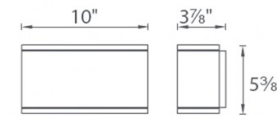

WAC LIGHTING

Fixture Type: _____

Catalog Number: _____

Project: _____

Location: _____

Rubix Wall Mount 3000K

Model & Size	Color Temp & CRI	Watt	Lumens	Finish
WS-W2509	3000K 90	16W	805	AL Brushed Aluminum
WS-W2510	3000K 90	30W	1385	BK Black BZ Bronze GH Graphite WT White

Example: **WS-W2509-AL**

DESCRIPTION

Available in single and twin light configurations, this die-cast aluminum LED wall luminaire is Wet Location listed for a broad range of exterior lighting applications. Designed with a square profile, this version of Rubix mounts upwards or downwards.

FEATURES

- Driver concealed within the fixture
- 5 year warranty

SPECIFICATIONS

Construction:	Die-cast Aluminum
Power:	30W, 16W
Input:	120-277 VAC, 50/60Hz
Dimming:	ELV: 100-15%, 0-10V: 100-10%
Light Source:	Integrated LED
Rated Life:	70000 Hours
Mounting:	Mounts directly to junction box, Can be mounted on wall in all orientations
Finish:	Electrostatically Powder Coated White, Bronze, Brushed Aluminum, Black, Graphite
Operating Temp:	-40°F to 122°F (-40°C to 50°C)
Standards:	UL, cUL, Wet Location Listed, IP65, Title 24 JA8-2016 Compliant, ADA

FINISHES

LINE DRAWING

WS-W2510