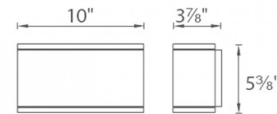

WAC LIGHTING

Fixture Type: _____

Catalog Number: _____

Project: _____

Location: _____

Rubix Wall Mount 3000K

Model & Size	Color Temp & CRI	Watt	Lumens	Finish
WS-W2509	3000K 90	16W	805	AL Brushed Aluminum
WS-W2510	3000K 90	30W	1385	BK Black BZ Bronze GH Graphite WT White

Example: **WS-W2509-AL**

DESCRIPTION

Available in single and twin light configurations, this die-cast aluminum LED wall luminaire is Wet Location listed for a broad range of exterior lighting applications. Designed with a square profile, this version of Rubix mounts upwards or downwards.

FEATURES

- Driver concealed within the fixture
- 5 year warranty

SPECIFICATIONS

Construction:	Die-cast Aluminum
Power:	30W, 16W
Input:	120-277 VAC, 50/60Hz
Dimming:	ELV: 100-15%, 0-10V: 100-10%
Light Source:	Integrated LED
Rated Life:	70000 Hours
Mounting:	Mounts directly to junction box, Can be mounted on wall in all orientations
Finish:	Electrostatically Powder Coated White, Bronze, Brushed Aluminum, Black, Graphite
Operating Temp:	-40°F to 122°F (-40°C to 50°C)
Standards:	UL, cUL, Wet Location Listed, IP65, Title 24 JA8-2016 Compliant, ADA

FINISHES

LINE DRAWING

WS-W2509