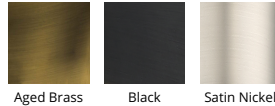

Fixture Type: _____

Catalog Number: _____

Project: _____

Location: _____

Kone

Pendant 3000K

Model & Size	Color Temp & CRI	Watt	Voltage	LED Lumens	Delivered Lumens	Finish
PD-72006 6"	3000K 90	11W	120-277 VAC	1000	243	AB Aged Brass BK Black SN Satin Nickel

Example: **PD-72006-AB**

DESCRIPTION

Minimal and inventive. A simple, conical design.

FEATURES

- Thin powered cables provide an ultra-clean look
- Driver concealed within the canopy
- Can be mounted on a sloped ceiling
- Title 24 option (special order) available with 0-10V dimming
- Quick install canopy with Title 24 option (special order) only
- 5 Year warranty

SPECIFICATIONS

Color Temp:	3000K
Input:	120-277 VAC, 50/60Hz
CRI:	90
Dimming:	ELV: 100-10%, TRIAC: 100-5%
Rated Life:	50000 Hours
Standards:	ETL, cETL
	Damp Location Listed
Construction:	Aluminum hardware with PC diffuser

FINISHES

LINE DRAWING