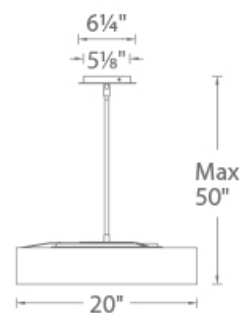

LINE DRAWING