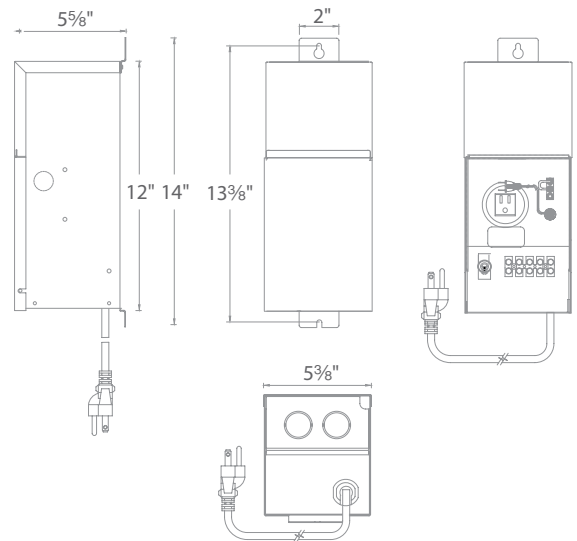

MAGNETIC TRANSFORMER - 75W

9075

WAC

LANDSCAPE LIGHTING

Fixture Type:

Catalog Number:

Project: _____

Location: _____

PRODUCT DESCRIPTION

Magnetic transformer for Landscape Lighting products.

FEATURES

- IP65 Rated
- Taps for 12V, 13V, 14V and 15V
- Knock outs for power and photosensor connections
- 3-prong outlet for timer
- Outdoor rated stainless steel transformer contains an outdoor rated 3-prong plug for power
- 6' lead wire
- UL 1838 Listed

ORDERING NUMBER

9075-TRN-SS

75W Max