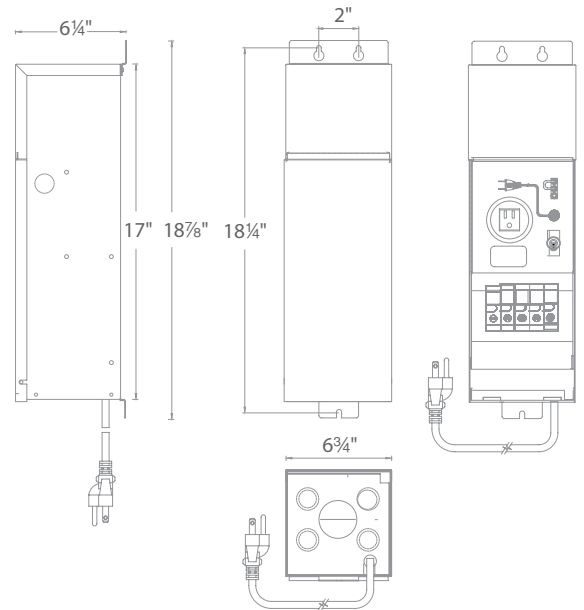

PRODUCT DESCRIPTION

Magnetic transformer for Landscape Lighting products.

FEATURES

- IP65 Rated
- Taps for 12V, 13V, 14V and 15V
- Knock outs for power and photosensor connections
- 3-prong outlet for timer
- Outdoor rated stainless steel transformer contains an outdoor rated 3-prong plug for power
- 6' lead wire
- UL 1838 Listed

ORDERING NUMBER

9150-TRN-SS

150W Max