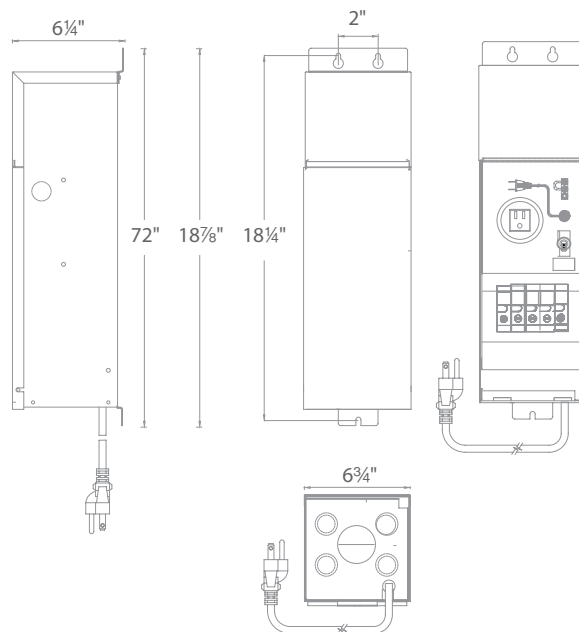

MAGNETIC TRANSFORMER - 300W

9300

WAC

LANDSCAPE LIGHTING

Fixture Type:

Catalog Number:

Project: _____

Location: _____

PRODUCT DESCRIPTION

Magnetic transformer for Landscape Lighting products.

FEATURES

- IP65 Rated
- Taps for 12V, 13V, 14V and 15V
- Knock outs for power and photosensor connections
- 3-prong outlet for timer
- Outdoor rated stainless steel transformer contains an outdoor rated 3-prong plug for power
- 6' lead wire
- UL 1838 Listed

ORDERING NUMBER

9300-TRN-SS

300W Max