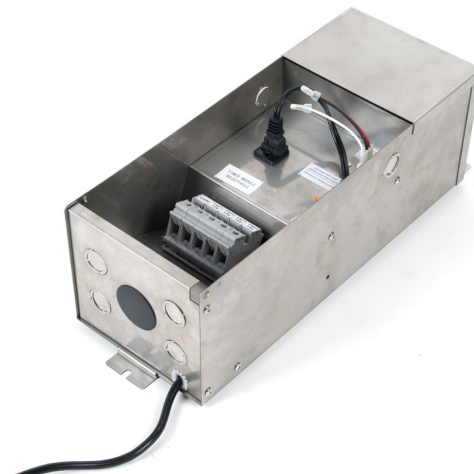

9300-TRN-SS

SPECIFICATIONS

Input: 120VAC

Output: 12VAC, 13VAC, 14 VAC, 15VAC; 300W / 300VA

waclighting.com
Phone (800) 526.2588
Fax (800) 526.2585

Headquarters/Eastern Distribution Center
44 Harbor Park Drive
Port Washington, NY 11050

Central Distribution Center
1600 Distribution Ct
Lithia Springs, GA 30122

Western Distribution Center
1750 Archibald Avenue
Ontario, CA 91760