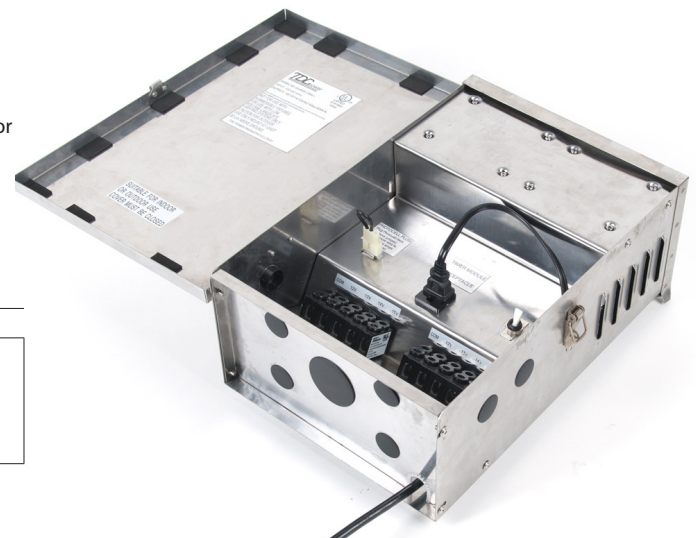

ORDERING NUMBER

9600-TRN-SS

600W Max

9600-TRN-SS

waclighting.com
Phone (800) 526.2588
Fax (800) 526.2585

Headquarters/Eastern Distribution Center
44 Harbor Park Drive
Port Washington, NY 11050

Central Distribution Center
1600 Distribution Ct
Lithia Springs, GA 30122

Western Distribution Center
1750 Archibald Avenue
Ontario, CA 91760