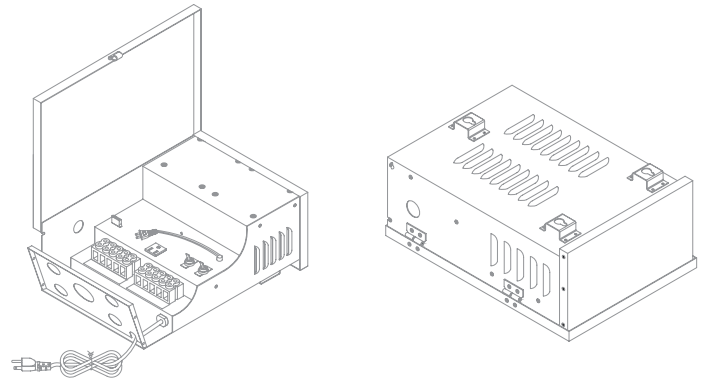

MAGNETIC TRANSFORMER - 600W

9600

WAC

LANDSCAPE LIGHTING

Fixture Type:

Catalog Number:

Project: _____

Location: _____