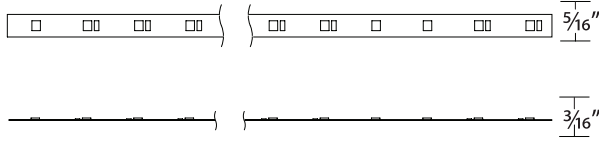

BASICS

LED Tape

WAC LIMITED

Fixture Type:

Catalog Number:

Project: _____

Location: _____

PRODUCT DESCRIPTION

Flexible, customizable, with a low profile. Basics LED Tape delivers precision and performance with five selectable white color temperatures from warm 2700K to cool 5000 Kelvin. Smooth robust illumination deployed from evenly placed UV coated LEDs for cove, accent and task lighting applications. Strong 3M adhesive bond for easy installation. Seamless and scalable to 40 foot lengths. Cuttable in the field. Closet rated.

FEATURES

- Damp location listed
- Title 24 Compliant
- UL/cUL listed
- Available in convenient spools up to 100ft
- Up to 40ft max distance between power supply and beginning of tape run
- Cut and securely reconnect with ease
- May be cut every 4 inches
- Good color rendering
- Suitable for installation in a clothes closet
- 50,000 hour rated life
- 5 year WAC Lighting product warranty
- 30ft max run of T24-BS1, 20 ft max run of T24-BS2 at 40ft max distance between power supply and beginning of tape run

SPECIFICATIONS

- **Construction:** Flexible strip light
- **Cutting Interval:** 4"
- **Input:** 24VDC
- **Lumens:** Up to 200 lm/ft
- **Max Run:** Refer to ordering table
- **CRI:** 90
- **McAdams Steps:** 3
- **Color Temp:** 2700K / 3000K / 3500K / 4000K / 5000K
- **Rated Life:** 50,000 hours
- **Operating Temp:** -4°F to 104°F (-20°C to 40°C)
- **Standards:** UL & cUL listed, Damp Location listed, Title 24 Compliant

ORDER NUMBER - TAPE SELECTION

System	Max Run	Power	Length	Color Temp	Color	
T24-BS1	100+lm/ft	40ft (@6ft lead wire between power supply and beginning of tape run)	1.2W/ft	15 15 ft spool (includes 2pcs T24-BS-MM-CL)	27 2700K	WT
				40 40 ft spool (includes 8pcs T24-BS-MM-CL)	30 3000K	
				100 100 ft spool (includes 20pcs T24-BS-MM-CL)	35 3500K	
T24-BS2	200+lm/ft	40ft (@6ft lead wire between power supply and beginning of tape run)	2.4W/ft	40 4000K	50 5000K	

T24-BS1-__ - __WT

Example: **T24-BS1-15-27WT**

wacighting.com
Phone (800) 526.2588
Fax (800) 526.2585

Headquarters/Eastern Distribution Center
44 Harbor Park Drive
Port Washington, NY 11050

Central Distribution Center
1600 Distribution Ct
Lithia Springs, GA 30122

Western Distribution Center
1750 Archibald Avenue
Ontario, CA 91760