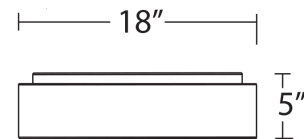

LINE DRAWING

FM-33718