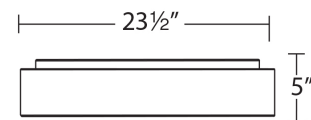

LINE DRAWING

FM-33723