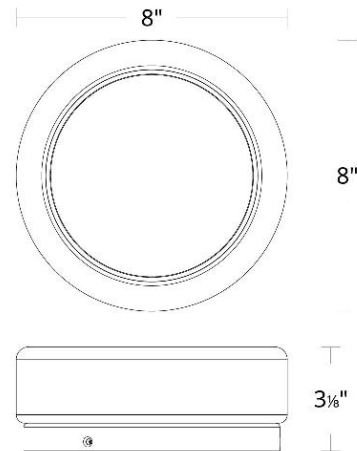

WAC LIGHTING

Bonham

Flush Mount 4CCT

Fixture Type: _____

Catalog Number: _____

Project: _____

Location: _____

Model & Size	Color Temp	Finish	LED Watts	LED Lumens	Delivered Lumens
FM-95408 8"	2700K	BN Brushed Nickel	17 W	1400	809
	3000K		17 W	1400	809
	3500K		17 W	1400	809
	4000K		17 W	1400	809

Example: **FM-95408-40-BN**

For custom requests please contact customs@wacighting.com

DESCRIPTION

Light rooms evenly with this classic flush mount luminaire. A thick-walled, etched shade delivers glare-free illumination from its simple round silhouette.

FEATURES

- Omnidirectional illumination
- Built in color temperature adjustability. Switch from 2700K/3000K/3500K/4000K
- 0-10V dimming option (LDS065M010AFE-LO1) available (special order), unit dimensions: 3.4" x 1.2" x 0.5"
- ACLED driverless technology

SPECIFICATIONS

Color Temp:	4000K,3500K,3000K,2700K
Input:	120 VAC,50/60Hz
CRI:	90
Dimming:	ELV: 100-10% ,TRIAC: 100-5%
Rated Life:	54000 Hours
Mounting:	Can be mounted on ceiling or wall in all orientations
Standards:	ETL, cETL,Title 24 JA8 Compliant Damp Location Listed
Construction:	Aluminum spun body with etched acrylic diffuser

FINISHES:

LINE DRAWING:

FM-95408