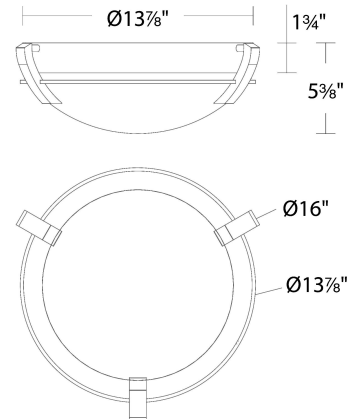

LINE DRAWING: