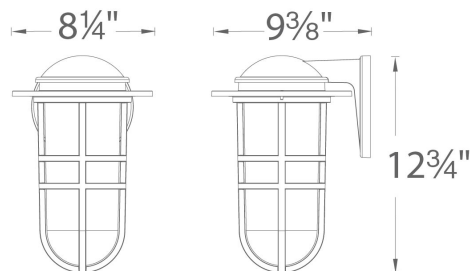

Example: **WS-W24509-AB**

- For 277V special order, add an "F" before the finish: WS-W24509F-AB

DESCRIPTION

Inside a vintage-inspired die-cast aluminum base, the glassclear, hammered, seeded, and mouth blown for an outstanding artisanal look projects beautiful light from a powerful LED array. Updated with a black finish, along with the original bronze and graphite.

Project: _____

Location: _____

Steampunk Outdoor Wall Sconce 3000K

Model & Size	Color Temp & CRI	Finish	Watt	LED Lumens	Delivered Lumens	Title 24
WS-W24513 13"	3000K 90	AB Aged Brass	10W	818	475	Yes
	3000K 90	BK Black	10W	657	440	No
	3000K 90	BZ Bronze	10W	657	440	No
	3000K 90	GH Graphite	10W	657	440	No

Example: **WS-W24513-AB**

- For 277V special order, add an "F" before the finish: WS-W24509F-AB

DESCRIPTION

Inside a vintage-inspired die-cast aluminum base, the glassclear, hammered, seeded, and mouth blown for an outstanding artisanal look projects beautiful light from a powerful LED array. Updated with a black finish, along with the original bronze and graphite.

REPLACEMENT PARTS

RPL-GLA-24513 - Glass for WS-W24513

FINISHES

Aged Brass Black Bronze Graphite

LINE DRAWING

WS-W24513