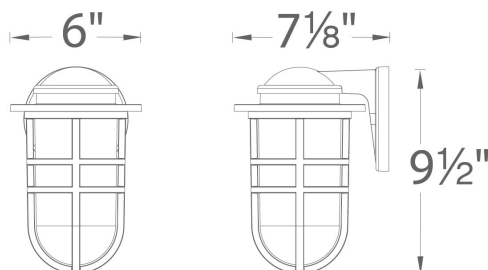

Fixture Type: _____

Catalog Number: _____

Project: _____

Location: _____

Steampunk Outdoor Wall Sconce 3000K

Model & Size	Color Temp & CRI	Finish	Watt	LED Lumens	Delivered Lumens	Title 24
WS-W24509 9"	3000K 90	AB Aged Brass	10W	744	400	Yes
	3000K 90	BK Black	10W	624	365	No
	3000K 90	BZ Bronze	10W	624	365	No
	3000K 90	GH Graphite	10W	624	365	No

Example: **WS-W24509-AB**

- For 277V special order, add an "F" before the finish: WS-W24509F-AB

DESCRIPTION

Inside a vintage-inspired die-cast aluminum base, the glassclear, hammered, seeded, and mouth blown for an outstanding artisanal look projects beautiful light from a powerful LED array. Updated with a black finish, along with the original bronze and graphite.

REPLACEMENT PARTS

RPL-GLA-24509 - Glass for WS-W24509

FINISHES

Aged Brass Black Bronze Graphite

LINE DRAWING

WS-W24509

Fixture Type: _____

Catalog Number: _____

Project: _____

Location: _____

Steampunk Outdoor Wall Sconce 3000K

Model & Size	Color Temp & CRI	Finish	Watt	LED Lumens	Delivered Lumens	Title 24
WS-W24513 13"	3000K 90	AB Aged Brass	10W	818	475	Yes
	3000K 90	BK Black	10W	657	440	No
	3000K 90	BZ Bronze	10W	657	440	No
	3000K 90	GH Graphite	10W	657	440	No