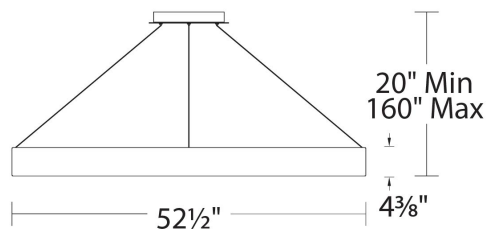

FINISHES

LINE DRAWING