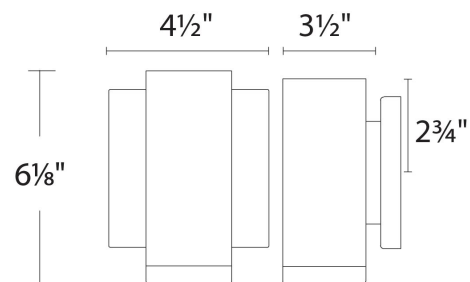

REPLACEMENT PARTS

Glass -

FINISHES

LINE DRAWING

WS-W61806

Fixture Type: _____

Catalog Number: _____

Project: _____