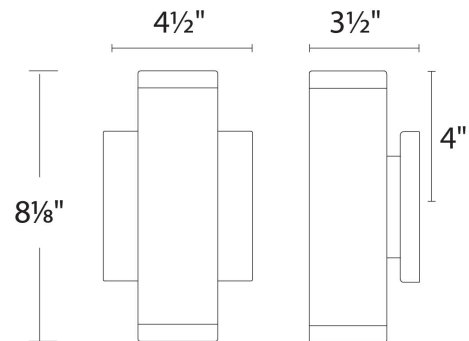

REPLACEMENT PARTS

Glass -

FINISHES

LINE DRAWING

WS-W61808