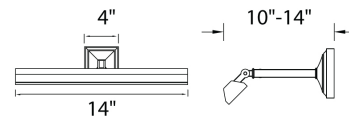

WAC LIGHTING

Hemingway Picture Light 2700K

Model & Size	Color Temp & CRI	Watt	LED Lumens	Delivered Lumens	Finish
PL-LED14	2700K 90	9.4W	595	354	AN Antique Nickel
PL-LED24		16.9W	1186	675	BB Burnished Brass PN Polished Nickel RB Rubbed Bronze

Fixture Type: _____

Catalog Number: _____

Project: _____

Location: _____

Example: **PL-LED14-27-AN**

DESCRIPTION

Recognized by the Lighting for Tomorrow LED luminaire design competition, Hemmingway illuminates fine artwork utilizing the optimal spectrum of colors. Unlike conventional luminaires, these LED picture lights provide full spectrum illumination without damaging infrared and ultraviolet rays. Available in four designer finishes and two sizes to complement upscale art framing.

FEATURES

- Chronophoton Technology preserves artwork while providing vibrant color rendering
- Head rotates 90° up or down and extends out 14 1/2" from mounting surface
- Replaceable LED module
- For portable models, 8 foot cord & plug with 18 inch wire cover in matching finish included
- Transformer installed within the Junction Box, transformer dimension: 2.00" x 1.38" x 1.02"
- 5 year warranty

SPECIFICATIONS

Construction:	Brass hardware with polycarbonate diffuser
Power:	16.9W, 9.4W
Input:	120 VAC, 50/60Hz
Dimming:	ELV: 100 - 10%
Rated Life:	70000 Hours
Mounting:	Heavy gauge retention clips support trim firmly. Safety cabling standard.
Finish:	Burnished Brass, Polished Nickel, Rubbed Bronze, Antique Nickel
Operating Temp:	-4°F to 104°F (-20°C to 40°C)
Standards:	ETL, cETL, Damp Location Listed

FINISHES

LINE DRAWING

PL-LED14