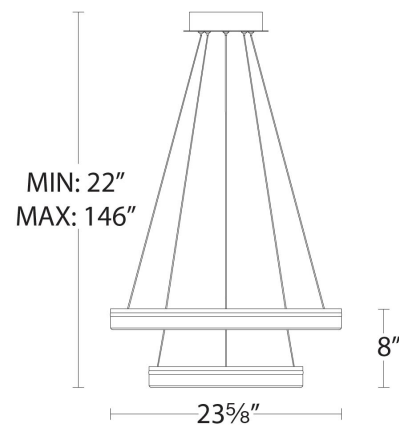

LINE DRAWING

PD-40902