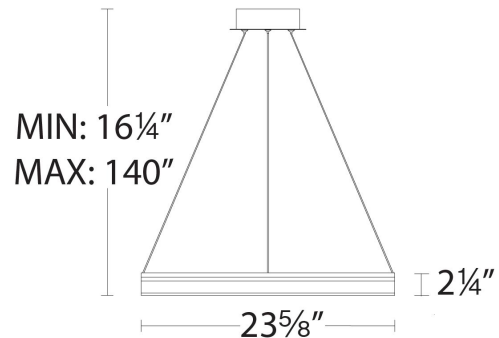

FINISHES

LINE DRAWING