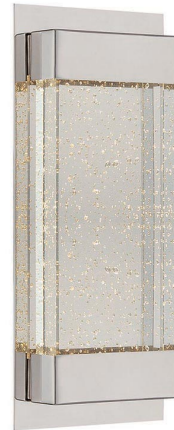

Fixture Type: _____

Catalog Number: _____

Project: _____

Location: _____

Mythical Vertical Wall Sconce 3000K

Model & Size	Color Temp & CRI	Watt	LED Lumens	Delivered Lumens	Finish
WS-12713 13"	3000K 90	8W	392	139	PN Polished Nickel

Example: **WS-12713-PN**

• For 277V special order, add an "F" before the finish: WS-12713F-PN

DESCRIPTION

A simple modern design that features a solid crystal block illuminated from within the frame that creates magnificent sparkles as the bubbles within catch the light. Polished Nickel fittings and concealed hardware complete this curiosity inspiring sconce.

FEATURES

- One-inch thick solid crystal with bubbles
- ACLED driverless technology
- 5 year warranty

SPECIFICATIONS

Color Temp:	3000K
Input:	120 VAC, 50/60Hz
CRI:	90
Dimming:	ELV: 100 - 10%
Rated Life:	54000 Hours
Mounting:	Can be mounted on wall in all orientations
Standards:	ETL, cETL, Title 24 JA8-2016 Compliant Damp Location Listed
Construction:	Aluminum hardware with seedy glass diffuser