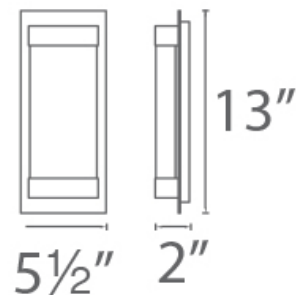

LINE DRAWING