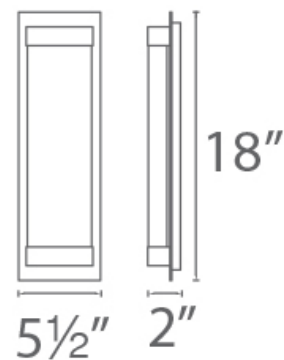

LINE DRAWING