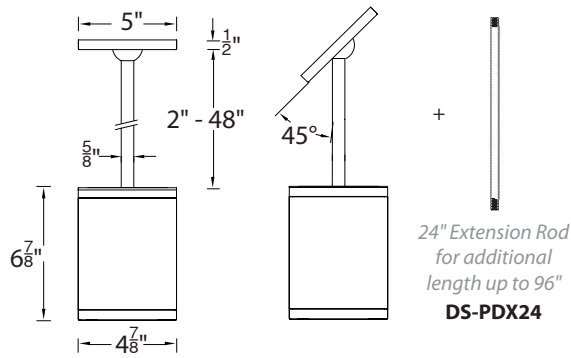

TUBE ARCHITECTURAL DS-PD05

LED Pendant Mounts

WAC LIGHTING

Seismic swivel tilts up to 45° to accommodate sloped ceiling

Fixture Type:

Catalog Number:

Project:

Location:

PRODUCT DESCRIPTION

The latest energy efficient LED technology in an appealing cylindrical profile delivers accent lighting. Comes in various light beam angle options.

FEATURES

- High performance exterior rated LED pendant
- Includes 45° swivel canopy and 2 field cuttable 24" rods
- Solid aluminum construction
- 39° visual cutoff angle for glare control
- 5 year warranty

SPECIFICATIONS

1. **Input:** Universal voltage 120V - 277VAC, 50/60Hz
2. **Dimming:** Electronic low voltage (ELV) : 100% - 5%
   0-10V: 100% - 1%
3. **Light Source:** High output 3 Step Mac Adam Ellipse COB
   Rated life of 60,000 hours at L70
4. **Finish:** Electrostatically powder coated, white, black, bronze and graphite
5. **Standards:** IP65 rated, ETL & cETL wet location listed, Energy Star® 2.2 rated Title 24 JA8-2016 Compliant
6. **Operating Temp:** -13°F to 122°F (-25°C to 50°C)

ORDERING NUMBER

Diameter	Watt	Beam	Beam Angle	Color Temp	CRI	Reference Output¹	Efficacy	Light Distribution	Finish			
						Lumen	CBCP	(Lm/W)				
DS-PD05	5" 25W	S Spot	16°	927 2700K	90	1825	10050	73		BK Black WT White BZ Bronze GH Graphite		
				27 2700K	85	2190	12057	88				
				930 3000K	90	1895	10427	76				
				30 3000K	85	2300	12644	92				
				35 3500K	85	2350	12937	94				
				40 4000K	85	2375	13062	95				
		DS-PD0517	5" 17W	N Narrow	25°	927 2700K	90	1810	5280		72	
						27 2700K	85	2170	6335		87	
						930 3000K	90	1880	5478		75	
						30 3000K	85	2275	6643		91	
						35 3500K	85	2330	6797		93	
						40 4000K	85	2350	6863		94	
		DS-PD0517	5" 17W	F Flood	33°	927 2700K	90	1900	4515		76	
						27 2700K	85	2280	5417		91	
						930 3000K	90	1970	4685		79	
30 3000K	85					2390	5681	96				
35 3500K	85					2445	5812	98				
40 4000K	85					2470	5870	99				

DS-PD05-_____ - _____ ¹Reference output shows 25W output. Multiply by 0.7 to determine output for 17W combinations.

Example: DS-PD05-S930-WT

wacighting.com
Phone (800) 526.2588
Fax (800) 526.2585

Headquarters/Eastern Distribution Center
44 Harbor Park Drive
Port Washington, NY 11050

Central Distribution Center
1600 Distribution Ct
Lithia Springs, GA 30122

Western Distribution Center
1750 Archibald Avenue
Ontario, CA 91760