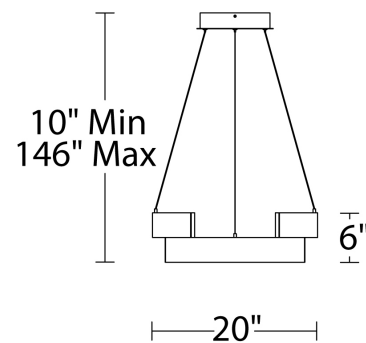

Fixture Type: _____

Catalog Number: _____

Project: _____

Location: _____

Trap

Pendant 3000K

Model & Size	Color Temp & CRI	Finish	Watt	LED Lumens	Delivered Lumens	Title 24
PD-95820 20"	3000K 90	BK Black	35W	2488	1914	Yes
	3000K 90	CH Chrome	35W	2488	1914	Yes
	3000K 90	WT White	35W	2488	1914	Yes

Example: **PD-95820-BK**

DESCRIPTION

Futuristic design meets top-tier technology in this artful pendant, where cutting-edge LED light radiates inside terraced bands finished in black, chrome or white.

FEATURES

- Thin coated-shield wiring for clean look
- Can be mounted on a sloped ceiling
- Driver concealed within the canopy
- 5 year warranty

SPECIFICATIONS

Color Temp:	3000K
Input:	120-277 VAC, 50/60Hz
CRI:	90
Dimming:	ELV: 100 - 10%, 0-10V: 100 - 5%
Rated Life:	50000 Hours
Mounting:	Heavy gauge retention clips support trim firmly. Safety cabling standard.
Standards:	ETL, cETL, Title 24 JA8-2016 Compliant Damp Location Listed
Construction:	Aluminum body with PC diffuser

FINISHES

LINE DRAWING

PD-95820