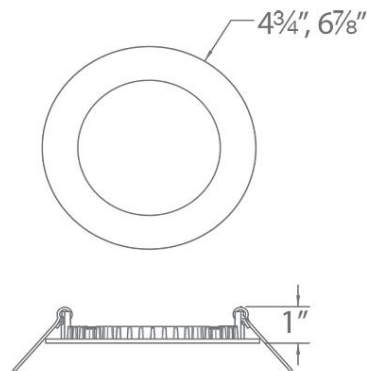

LINE DRAWING: