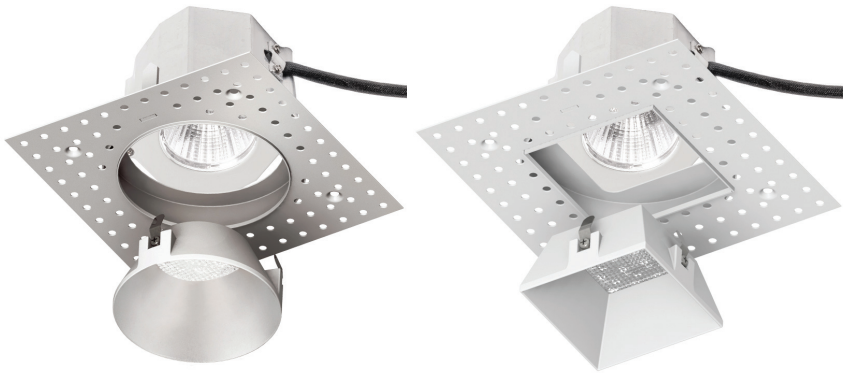

AETHER 3.5" SHALLOW IC LED DOWNLIGHT

WAC LIGHTING

Trimless Downlight - R3ARDL, R3ASDL

Responsible Lighting®

Fixture Type:

Catalog Number:

Project: _____

Location: _____

PRODUCT DESCRIPTION

Shallow housing that is designed to fit in tight plenum spaces without sacrificing lumen output.

FEATURES

- Designed to fit in tight plenum
- Wet location listed for trims
- 3.5" trim aperture, 3.5" housing height
- 35° cut-off angle
- Universal input voltage (120V-277V)
- 5 year WAC Lighting product warranty
- Title 24 Compliant
- Energy Star® rated

SPECIFICATIONS

Construction: Die-cast aluminum trim with extruded aluminum heat sink
Dimming: 100% - 0% with 0-10V dimmer
100% - 5% with Electronic Low Voltage (ELV) dimmer
Input: 120V-277V AC
Power: 15.5W, power factor 0.98
Mounting: Retention clips firmly hold trim to housing.
Finish: Powder coated black, white, enamel coated haze, brushed nickel.
Ceiling thickness: ½" - 1½"
Standards: ETL & cETL Listed, Wet location listed trims
IC-rated airtight housing with available Chicago plenum version.

TRIM (SEE NEXT PAGE FOR HOUSING)

	Beam	Color Temp	CRI	Lumen	CBCP	Finish	Interior/Trim
R3ARDL Round 	N 25°	827 2700K 85 1130 3515	HZ WT BK BN	Haze White Black Brushed Nickel			
		927 2700K 90 940 2930					
		830 3000K 85 1175 3660					
		930 3000K 90 980 3050					
		835 3500K 85 1210 3740					
		840 4000K 85 1220 3810					
R3ASDL Square 	F 45°	827 2700K 85 1080 1630	HZ WT BK BN	Haze White Black Brushed Nickel			
		927 2700K 90 900 1356					
		830 3000K 85 1130 1695					
		930 3000K 90 940 1410					
		835 3500K 85 1160 1745					
		840 4000K 85 1175 1765					
R3ARDL Round 	N 25°	827 2700K 85 1130 3515	HZ WT BK BN	Haze White Black Brushed Nickel			
		927 2700K 90 940 2930					
		830 3000K 85 1175 3660					
		930 3000K 90 980 3050					
		835 3500K 85 1210 3740					
		840 4000K 85 1220 3810					
R3ASDL Square 	F 45°	827 2700K 85 1080 1630	HZ WT BK BN	Haze White Black Brushed Nickel			
		927 2700K 90 900 1356					
		830 3000K 85 1130 1695					
		930 3000K 90 940 1410					
		835 3500K 85 1160 1745					
		840 4000K 85 1175 1765					

R3A_DL-_____

Example: R3ARDL-N930-HZ

waclighting.com
Phone (800) 526.2588
Fax (800) 526.2585

Headquarters/Eastern Distribution Center
44 Harbor Park Drive
Port Washington, NY 11050

Central Distribution Center
1600 Distribution Ct
Lithia Springs, GA 30122

Western Distribution Center
1750 Archibald Avenue
Ontario, CA 91760