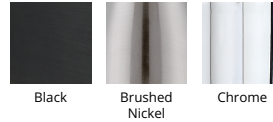

FINISHES

LINE DRAWING