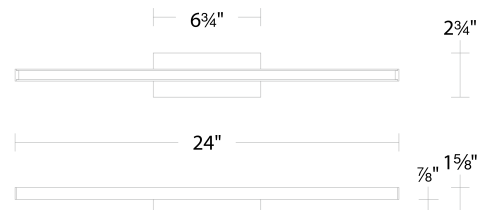

FINISHES

LINE DRAWING