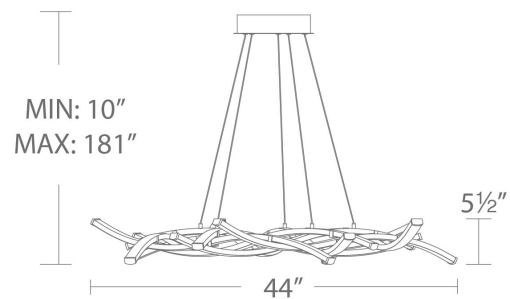

LINE DRAWING