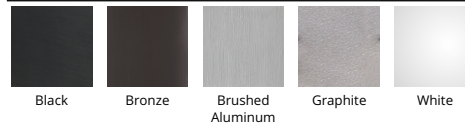

FINISHES

LINE DRAWING