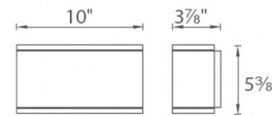

WAC LIGHTING

Fixture Type: _____

Catalog Number: _____

Project: _____

Location: _____

Rubix Wall Mount 3000K

Model & Size	Color Temp & CRI	Watt	Lumens	Finish
WS-W2509	3000K 90	16W	805	AL Brushed Aluminum
WS-W2510	3000K 90	30W	1385	BK Black BZ Bronze GH Graphite WT White

Example: **WS-W2509-AL**

DESCRIPTION

Available in single and twin light configurations, this die-cast aluminum LED wall luminaire is Wet Location listed for a broad range of exterior lighting applications. Designed with a square profile, this version of Rubix mounts upwards or downwards.

FEATURES

- Driver concealed within the fixture
- 5 year warranty

SPECIFICATIONS

Construction:	Die-cast Aluminum
Power:	30W, 16W
Input:	120-277 VAC, 50/60Hz
Dimming:	ELV: 100-15%, 0-10V: 100-10%
Light Source:	Integrated LED
Rated Life:	70000 Hours
Mounting:	Mounts directly to junction box, Can be mounted on wall in all orientations
Finish:	Electrostatically Powder Coated White, Bronze, Brushed Aluminum, Black, Graphite
Operating Temp:	-40°F to 122°F (-40°C to 50°C)
Standards:	UL, cUL, Wet Location Listed, IP65, Title 24 JA8-2016 Compliant, ADA

FINISHES

LINE DRAWING

WS-W2510