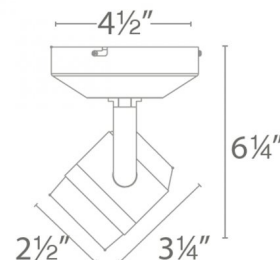

LINE DRAWING