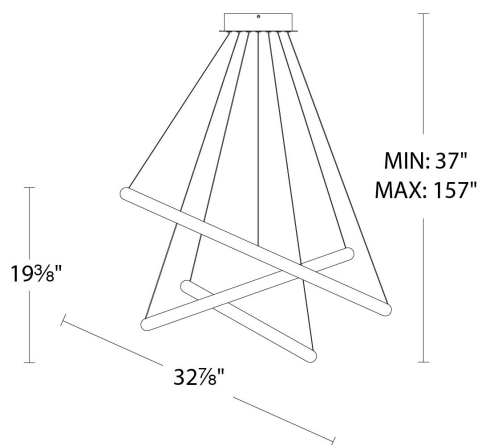

LINE DRAWING

PD-46933