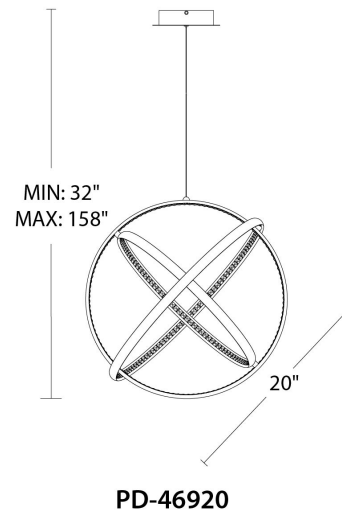

LINE DRAWING