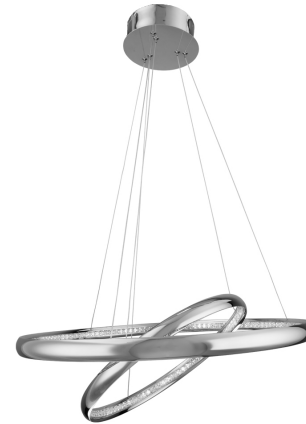

Fixture Type: _____

Catalog Number: _____

Project: _____

Location: _____

Tumbling Chandelier 3500K

Model & Size	Color Temp & CRI	Finish	Watt	LED Lumens	Delivered Lumens	Title 24
PD-46925 25"	3500K 90	CH Chrome	32W	2210	1220	Yes

Example: **PD-46925-CH**

DESCRIPTION

Descending rings of light in a modern design statement.

FEATURES

- Can be mounted on a sloped ceiling
- Thin powered cables provide an ultra-clean look
- Crystal block ring aluminum bands
- Driver concealed within the canopy
- 5 year warranty

SPECIFICATIONS

Color Temp:	3500K
Input:	120-277 VAC, 50/60Hz
CRI:	90
Dimming:	ELV: 100 - 10%
Rated Life:	50000 Hours
Standards:	ETL, cETL, Title 24 JA8-2016 Compliant Damp Location Listed
Construction:	Aluminum body with crystal diffuser