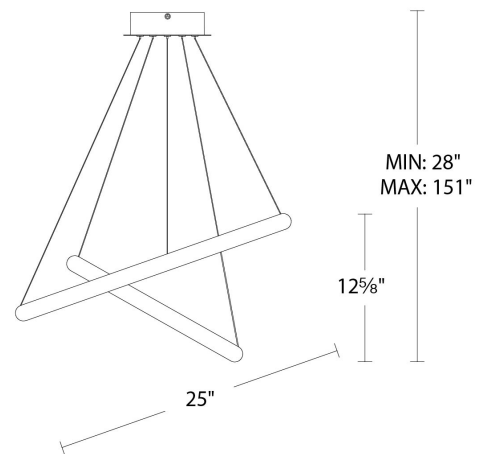

LINE DRAWING

PD-46925