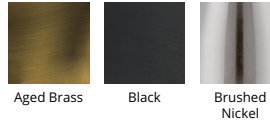

FINISHES

Aged Brass Black Brushed Nickel

LINE DRAWING

Fixture Type: _____

Catalog Number: _____

Project: _____

Location: _____

Kent Swing Arm 3000K

Model & Size	Color Temp & CRI	Watt	Voltage	LED Lumens	Delivered Lumens	Finish
PL-50023 23"	3000K 90	18W	120 VAC	1400	792	AB Aged Brass BK Black BN Brushed Nickel

Example: **PL-50023-AB**

DESCRIPTION

Influential and substantial. Showcase artwork or bookcases with stylish LED illumination.

FINISHES

Aged Brass Black Brushed Nickel

LINE DRAWING