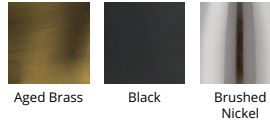

FINISHES

Aged Brass Black Brushed Nickel

LINE DRAWING

Fixture Type: _____

Catalog Number: _____

Project: _____

Location: _____

Kent Swing Arm 3000K

Model & Size	Color Temp & CRI	Watt	Voltage	LED Lumens	Delivered Lumens	Finish
PL-50017 17"	3000K 90	12W	120 VAC	1000	479	AB Aged Brass BK Black BN Brushed Nickel

Example: **PL-50017-AB**

DESCRIPTION

Influential and substantial. Showcase artwork or bookcases with stylish LED illumination.