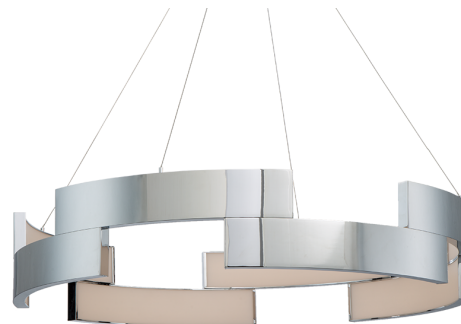

Fixture Type: _____

Catalog Number: _____

Project: _____

Location: _____

Trap Pendant 3000K

Model & Size	Color Temp & CRI	Finish	Watt	LED Lumens	Delivered Lumens	Title 24
PD-95838 38"	3000K 90	BK Black	79W	5580	4293	Yes
	3000K 90	CH Chrome	79W	5580	4293	Yes
	3000K 90	WT White	79W	5580	4293	Yes

Example: **PD-95838-BK**

DESCRIPTION

Futuristic design meets top-tier technology in this artful pendant, where cutting-edge LED light radiates inside terraced bands finished in black, chrome or white.

FEATURES

- Thin coated-shield wiring for clean look
- Can be mounted on a sloped ceiling
- Driver concealed within the canopy
- 5 year warranty

SPECIFICATIONS

Color Temp:	3000K
Input:	120-277 VAC, 50/60Hz
CRI:	90
Dimming:	ELV: 100 - 10%, 0-10V: 100 - 5%
Rated Life:	50000 Hours
Mounting:	Heavy gauge retention clips support trim firmly. Safety cabling standard.
Standards:	ETL, cETL, Title 24 JA8-2016 Compliant Damp Location Listed
Construction:	Aluminum body with PC diffuser