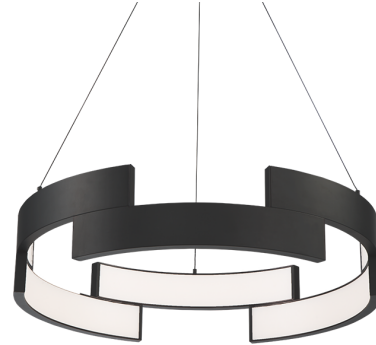

Example: **PD-95820-BK**

DESCRIPTION

Futuristic design meets top-tier technology in this artful pendant, where cutting-edge LED light radiates inside terraced bands finished in black, chrome or white.

FEATURES

- Thin coated-shield wiring for clean look
- Can be mounted on a sloped ceiling
- Driver concealed within the canopy
- 5 year warranty

SPECIFICATIONS

Color Temp:	3000K
Input:	120-277 VAC, 50/60Hz
CRI:	90
Dimming:	ELV: 100 - 10%, 0-10V: 100 - 5%
Rated Life:	50000 Hours
Mounting:	Heavy gauge retention clips support trim firmly. Safety cabling standard.
Standards:	ETL, cETL, Title 24 JA8-2016 Compliant Damp Location Listed
Construction:	Aluminum body with PC diffuser

Example: **PD-95827-BK**

DESCRIPTION

Futuristic design meets top-tier technology in this artful pendant, where cutting-edge LED light radiates inside terraced bands finished in black, chrome or white.

FEATURES