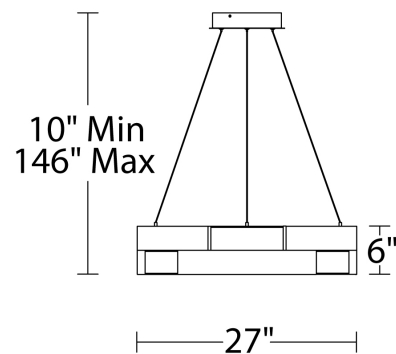

FINISHES

LINE DRAWING