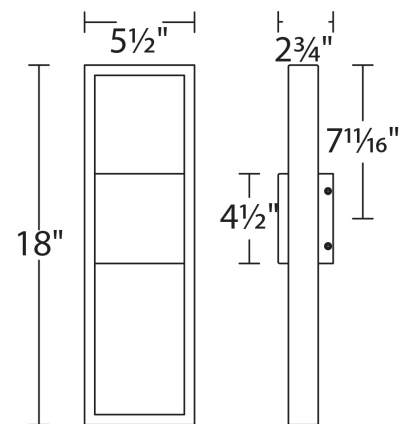

Color Temp:	3000K
Input:	120 VAC, 50/60Hz
CRI:	90
Dimming:	ELV: 100 - 10%
Rated Life:	54000 Hours
Mounting:	Can be mounted on wall vertically or upside down
Standards:	ETL, cETL, IP65, Title 24 JA8-2016 Compliant Wet Location Listed
Construction:	Aluminum hardware with etched glass diffuser

FINISHES

Black

LINE DRAWING

WS-W13918