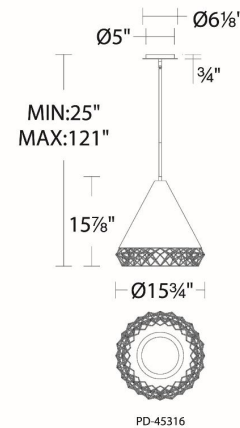

LINE DRAWING: