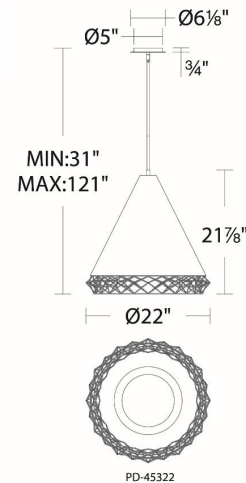

Fixture Type: _____

Catalog Number: _____

Project: _____

Location: _____

Lacey

Pendant 3000K

Model & Size	Color Temp	Finish	LED Watts	LED Lumens	Delivered Lumens
PD-45316 16"	3000K	BK/GO Black/Gold	20W	884	633

FINISHES:

Black/Gold

LINE DRAWING:

PD-45322

PD-45322

REPLACEMENT PARTS

- ROD-I06-PC130T-BK - 6" rod
- ROD-I12-PC130T-BK - 6" rod