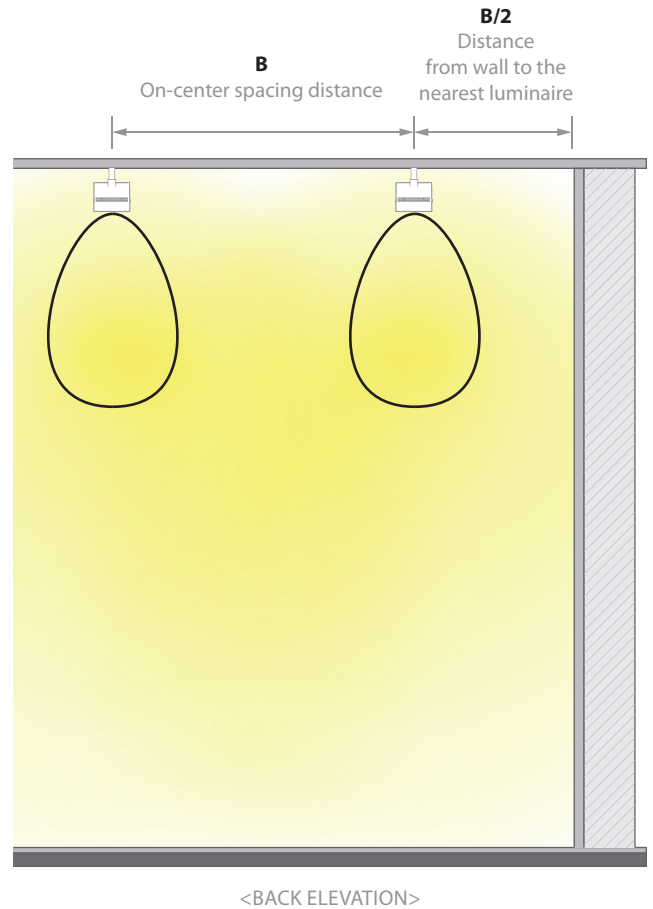

With the ability to achieve beam distributions of 3x4 to 5x6 (46° by 70° to 100° by 120° NEMA distribution) proportions and more, expect a uniform beam wash of light in a fixture that can adapt to changing needs. A powerhouse all-in-one unit in 120-277V provides the ability of rotating fixture head for vertical distribution and the ability to be dimmed, while being compatible with a range of lens and anti-glare accessories.

Western Distribution Center

1750 Archibald Avenue • Ontario, CA 91760
Phone (800) 526.2588 • Fax (800) 526.2585

ADJUSTABLE WALL WASH – 5028W

Monopoint Luminaires

WAC LIGHTING

AVERAGE WALL ILLUMINANCE

Horizontal	A Distance from wall	B On-center spacing distance	
		3 feet	5 feet
3X4	3 feet	16	10
	5 feet	12	7.6
4X5	3 feet	30	19
	5 feet	23	15
5X6	3 feet	41	26
	5 feet	32	21