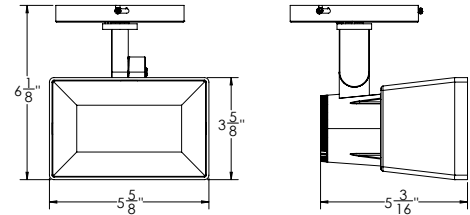

Fixture Type:

Catalog Number:

Project:

Location: