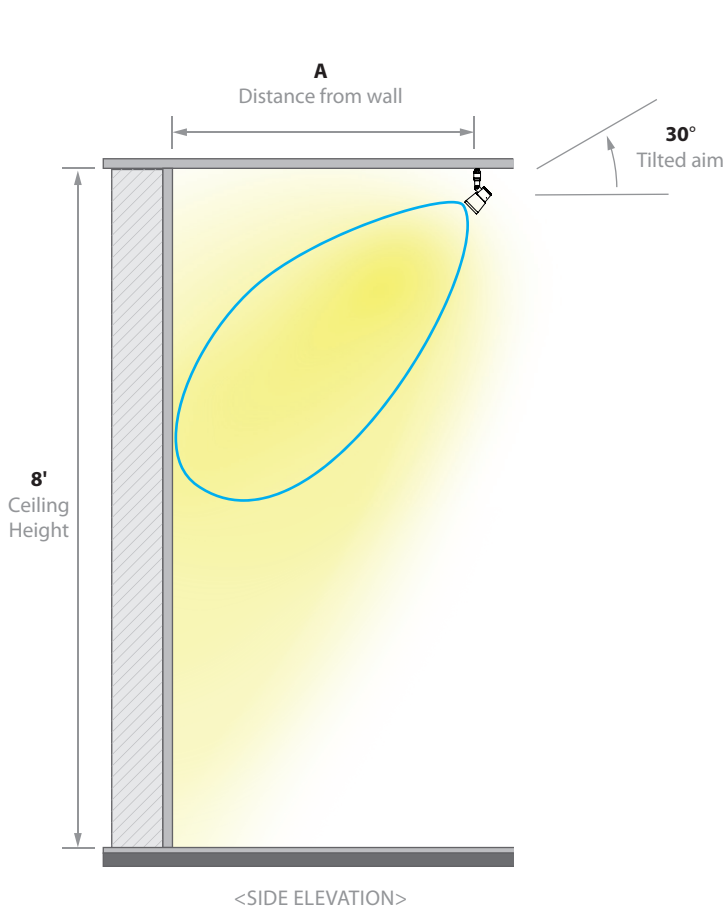

With the ability to achieve beam distributions of 3x4 to 5x6 (46° by 70° to 100° by 120° NEMA distribution) proportions and more, expect a uniform beam wash of light in a fixture that can adapt to changing needs. A powerhouse all-in-one unit in 120-277V provides the ability of rotating fixture head for vertical distribution and the ability to be dimmed, while being compatible with a range of lens and anti-glare accessories.

Western Distribution Center

1750 Archibald Avenue • Ontario, CA 91760
Phone (800) 526.2588 • Fax (800) 526.2585

ADJUSTABLE WALL WASH – 5028W

Monopoint Luminaires

WAC LIGHTING

AVERAGE WALL ILLUMINANCE

Horizontal	A Distance from wall	B On-center spacing distance	
		3 feet	5 feet
3X4	3 feet	16	10
	5 feet	12	7.6
4X5	3 feet	30	19
	5 feet	23	15
5X6	3 feet	41	26
	5 feet	32	21

Vertical	A Distance from wall	B On-center spacing distance	
		3 feet	5 feet
3X4	3 feet	16	9.83
	5 feet	12	7.47
4X5	3 feet	28	18
	5 feet	22	14
5X6	3 feet	38	24
	5 feet	30	19

PHOTOMETRY

Shown when fixture is aimed towards the ground (nadir)