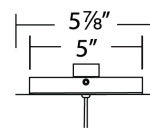

### FEATURES

- Thin powered cables provide an ultra-clean look
- Can be mounted on a sloped ceiling
- Title 24 option available (special order) with driver installs within the canopy
- Driver installed within the Junction Box, driver dimension: 2.76" x 1.26" x 1.18"
- 5 year warranty

### LINE DRAWING

Canopy dimensions :

**Standard**

**T24 Option**

**PD-62913**