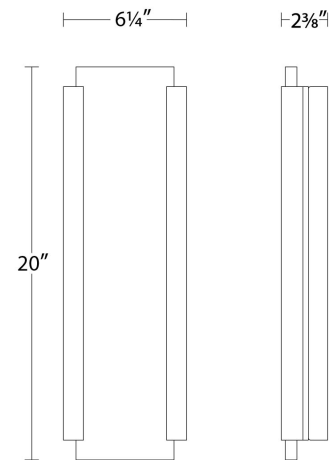

LINE DRAWING

WS-W11920