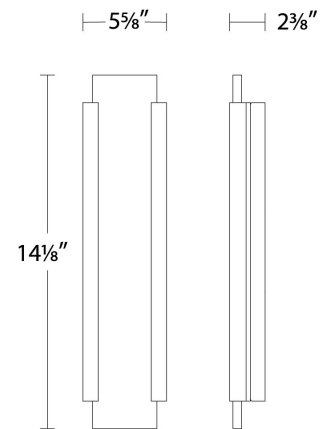

LINE DRAWING

WS-W11914