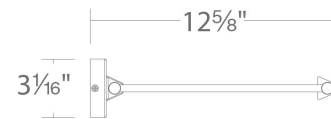

PL-LED34-30