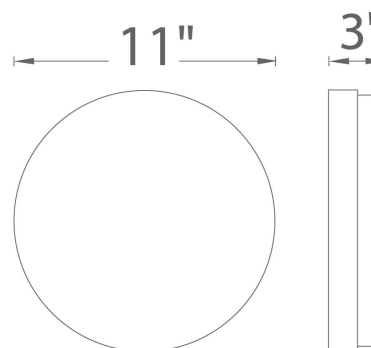

FINISHES

LINE DRAWING

FM-4111