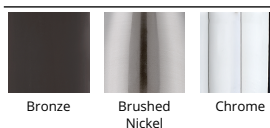

FINISHES

LINE DRAWING