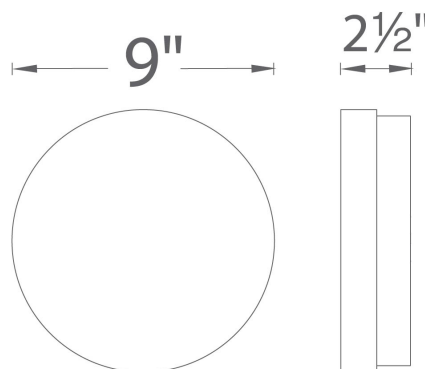

FINISHES

LINE DRAWING

FM-4109