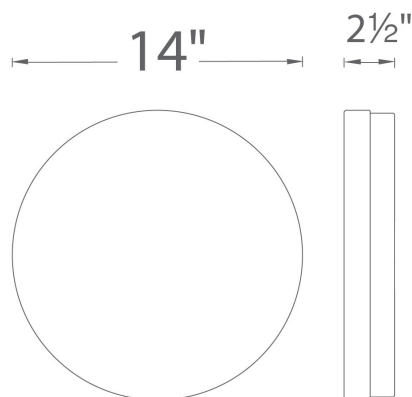

FINISHES

LINE DRAWING

FM-4115