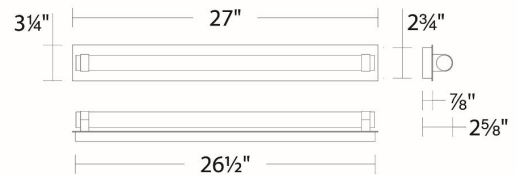

SPECIFICATIONS

Color Temp:	3000K
Input:	120/277 VAC, 50/60Hz
CRI:	90
Mounting:	Can be mounted on wall in all orientations
Standards:	ETL, cETL Damp Location Listed
Construction:	Metal body with glass diffuser

FINISHES:

Aged Brass

Black

LINE DRAWING:

WS-51327