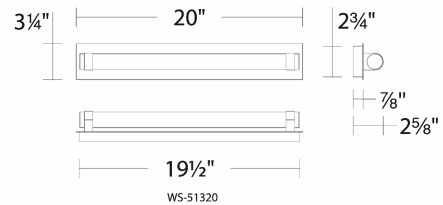

Fixture Type: _____

Catalog Number: _____

Project: _____

Location: _____

Jedi

Bathroom Vanity & Sconce 3000K

Model & Size	Color Temp	Finish	LED Watts	LED Lumens	Delivered Lumens
WS-51320 20"	3000K	AB Aged Brass BK Black	7W	320	256

Example: **WS-51320-BK**

For custom requests please contact customs@wacighting.com

DESCRIPTION

Clearly fascinating. A transparent tube of LED light providing dramatic illumination.

FEATURES

- New LED filament technology
- Conversion plate included to accommodate 4" junction box
- Driver concealed within the canopy
- 5 year warranty

SPECIFICATIONS

Color Temp:	3000K
Input:	120/277 VAC, 50/60Hz
CRI:	90
Mounting:	Can be mounted on wall in all orientations
Standards:	ETL, cETL Damp Location Listed
Construction:	Metal body with glass diffuser

FINISHES:

LINE DRAWING:

WS-51320