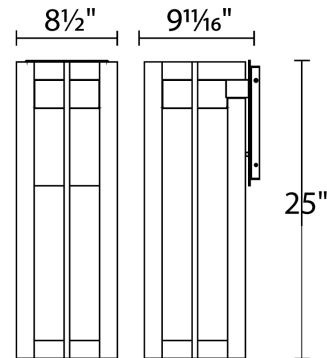

FINISHES

Black Bronze

LINE DRAWING

WS-W48625