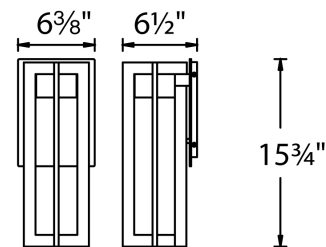

Fixture Type: _____

Catalog Number: _____

Project: _____

Location: _____

Chamber

Outdoor Wall Sconce 3000K

Model & Size	Color Temp & CRI	Finish	Watt	LED Lumens	Delivered Lumens	Title 24
WS-W48616 16"	3000K 90	BK Black	12W	1000	255	Yes
	3000K 90	BZ Bronze	12W	1000	255	Yes

Example: **WS-W48616-BK**

- For 277V special order, add an "F" before the finish: WS-W48625F-BZ

DESCRIPTION

A Mid-Century modern inspired design with solid casted aluminum that shelters an advanced LED light engine within the inner chamber to provide maintenance-free illumination for many years. Chamber features a collection of wet location listed wall sconces, pendants, and post lights for consistency in design throughout any project.

FEATURES

- Minimal mounting hardware for easy installation
- Light engine is factory sealed for maximum protection from the elements
- Weather resistant powder coated finish
- ACLED driverless technology
- 5 year warranty

SPECIFICATIONS

Color Temp:	3000K
Input:	120 VAC, 50/60Hz
CRI:	90
Dimming:	ELV: 100 - 10%
Rated Life:	50000 Hours, 44000 Hours
Mounting:	Can be mounted on wall vertically or upside down
Standards:	ETL, cETL, IP65, Title 24 JA8-2016 Compliant, Dark Sky Friendly Wet Location Listed
Construction:	Aluminum hardware with etched glass lens

FINISHES

Black Bronze

LINE DRAWING

WS-W48616