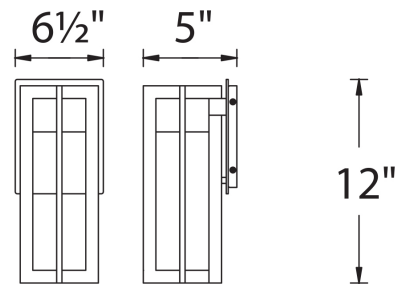

LINE DRAWING