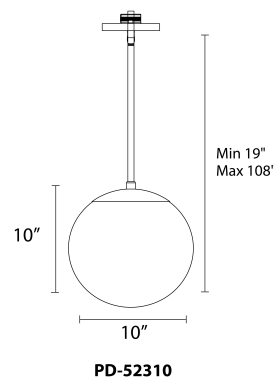

SPECIFICATIONS

Color Temp:	3000K
Input:	120-277 VAC, 50/60Hz
CRI:	90
Dimming:	ELV: 100 - 10%, 0-10V: 100 - 5%, ELV: 100 - 5%
Rated Life:	70000 Hours
Mounting:	Heavy gauge retention clips support trim firmly. Safety cabling standard.
Standards:	ETL, cETL, Title 24 JA8-2016 Compliant Damp Location Listed
Construction:	Aluminum hardware with opal glass diffuser

FEATURES

- Mouth blown etched opal glass provides even illumination
- Integral swivel for sloped ceilings
- Three 12 inch and one 6 inch downrods included (additional downrods available)
- Driver installed within the Junction Box, driver dimension: 2.95" x 1.88" x 1.14"
- 5 year warranty

REPLACEMENT PARTS

RPL-GLA-52310 - Glass for PD-52310
 RPL-ROD-IN06-WT - 6" rod - WT finish
 RPL-ROD-IN12-WT - 12" rod - WT finish
 RPL-ROD-IN06-BN - 6" rod - BN finish
 RPL-ROD-IN12-BN - 12" rod - BN finish
 RPL-ROD-IN06-BB - 6" rod - AB finish
 RPL-ROD-IN12-BB - 12" rod - AB finish

FINISHES

LINE DRAWING

Fixture Type: _____

Catalog Number: _____

Project: _____

Location: _____

Niveous Pendant 3000K

Model & Size	Color Temp & CRI	Finish	Watt	LED Lumens	Delivered Lumens	Title 24
PD-52313 13"	3000K 90	AB Aged Brass	14.1W	907	715	Yes
	3000K 90	BN Brushed Nickel	14.1W	907	715	Yes
	3000K 90	WT White	14.1W	907	715	Yes