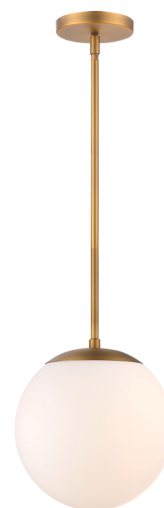

Example: **PD-52313-AB**

DESCRIPTION

The Perfect sphere. Niveous reflects the smooth, frosty surface of fresh snow. Enhancing the simple purity of the flawless etched glass, Niveous offers optimized light distribution deploying multiple mid-powered LEDs to achieve an evenly lit globe with mouth blown etched triplex glass.

FEATURES

- Mouth blown etched opal glass provides even illumination
- Integral swivel for sloped ceilings
- Three 12 inch and one 6 inch downrods included (additional downrods available)
- Driver installed within the Junction Box, driver dimension: 2.95" x 1.88" x 1.14"
- 5 year warranty

SPECIFICATIONS

Color Temp:	3000K
Input:	120-277 VAC, 50/60Hz
CRI:	90
Dimming:	ELV: 100 - 10%, 0-10V: 100 - 5%, ELV: 100 - 5%
Rated Life:	70000 Hours
Mounting:	Heavy gauge retention clips support trim firmly. Safety cabling standard.
Standards:	ETL, cETL, Title 24 JA8-2016 Compliant Damp Location Listed
Construction:	Aluminum hardware with opal glass diffuser

REPLACEMENT PARTS

RPL-GLA-52313 - Glass for PD-52313
RPL-ROD-IN06-BB - 6" rod - AB finish
RPL-ROD-IN12-BB - 12" rod - AB finish
RPL-ROD-IN06-BN - 6" rod - BN finish
RPL-ROD-IN12-BN - 12" rod - BN finish
RPL-ROD-IN06-WT - 6" rod - WT finish
RPL-ROD-IN12-WT - 12" rod - WT finish