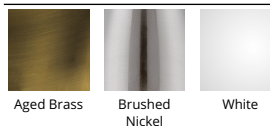

FINISHES

LINE DRAWING