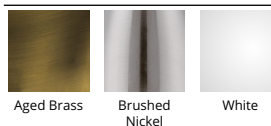

FINISHES

Aged Brass   Brushed Nickel   White

LINE DRAWING