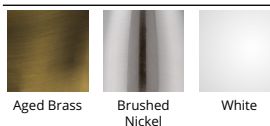

FINISHES

Aged Brass   Brushed Nickel   White

LINE DRAWING