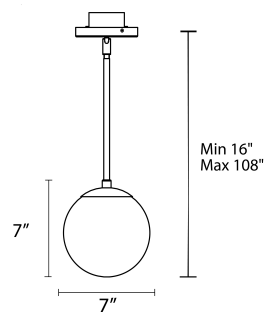

FEATURES

- Mouth blown etched opal glass provides even illumination
- Integral swivel for sloped ceilings
- Three 12 inch and one 6 inch downrods included (additional downrods available)
- Driver installed within the Junction Box, driver dimension: 2.95" x 1.88" x 1.14"
- 5 year warranty

SPECIFICATIONS

Color Temp:	3000K
Input:	120-277 VAC, 50/60Hz
CRI:	90
Dimming:	ELV: 100 - 10%, 0-10V: 100 - 5%, ELV: 100 - 5%
Rated Life:	70000 Hours
Mounting:	Heavy gauge retention clips support trim firmly. Safety cabling standard.
Standards:	ETL, cETL, Title 24 JA8-2016 Compliant Damp Location Listed
Construction:	Aluminum hardware with opal glass diffuser

REPLACEMENT PARTS

- RPL-GLA-52307 - Glass for PD-52307
- RPL-ROD-IN06-WT - 6" rod - WT finish
- RPL-ROD-IN12-WT - 12" rod - WT finish
- RPL-ROD-IN06-BB - 6" rod - AB finish
- RPL-ROD-IN12-BB - 12" rod - AB finish
- RPL-ROD-IN06-BN - 6" rod - BN finish
- RPL-ROD-IN12-BN - 12" rod - BN finish

FINISHES

Aged Brass Brushed Nickel White

LINE DRAWING

PD-52307

Fixture Type: _____

Catalog Number: _____

Project: _____

Location: _____