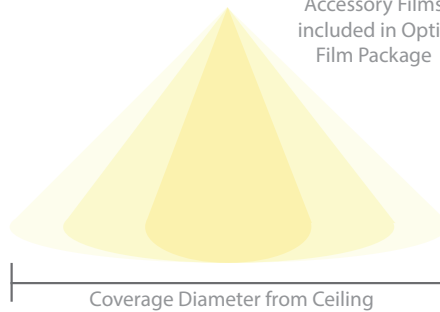

OCULUX ARCHITECTURAL 2" MULTIPLE SPOTS 1 LIGHT PINHOLE - MT-21PT, MT-21PL

WAC LIGHTING

Responsible Lighting®

Housings (Order Trim Separately)	Model	Power	Beam	Color Temp	CRI
	MT-2109 New construction IC Rated, Airtight	8.5W	S 16° N 30° F 50°	927 2700K 930 3000K 935 3500K 940 4000K	90 90 90 90
	MT-2115 New construction Non-IC, Airtight	15W			

MT-21 - _____
Example: **MT-2115-S935**

ACCESSORIES Each light engine accommodates accessory optical film and one lens or honeycomb louver

ACCESSORY HOLDER sold separately

LENS-11-HLD	Required for use with any lens or accessory

GLARE CONTROL ACCESSORIES sold separately

LENS-11-HCL	Honeycomb Louver

LENS ACCESSORIES sold separately

LENS-11	AMB	Amber
	RED	Red
	FR	Frosted
	SPR	Spread Beam
	BEL	Beam Elongating

ACCESSORY OPTIC FILMS sold separately

MT-2-FILM		
Optic Film Package: includes 3 films (A, B, C)		
LENS-11-HLD Required (sold separately)		

Primary Optic	Accessory Film	Resulting Beam
S (16°)	A	25°
S (16°)	B	45°
S (16°)	C	55°
N (30°)	A	35°
N (30°)	B	55°
N (30°)	C	65°
F (50°)	A	52°
F (50°)	B	70°
F (50°)	C	80°

Accessory Films included in Optic Film Package

COVERAGE DIAMETER FROM 8' CEILING IN FEET

Primary Optic	No Film	+ Film A	+ Film B	+ Film C
Spot	2'	3.5'	6.5'	8.5'
Narrow	4.5'	5'	8.5'	10'
Flood	7.5'	8'	11'	13.5'

COVERAGE DIAMETER FROM 10' CEILING IN FEET

Primary Optic	No Film	+ Film A	+ Film B	+ Film C
Spot	3'	4.5'	8.5'	10.5'
Narrow	5.5'	6.5'	10.5'	12.5'
Flood	9.5'	10'	14'	17'

Above charts represent beam distribution only. Footcandle values should be considered in addition to meet project requirements.

waclighting.com
Phone (800) 526.2588
Fax (800) 526.2585

Headquarters/Eastern Distribution Center
44 Harbor Park Drive
Port Washington, NY 11050

Central Distribution Center
1600 Distribution Ct
Lithia Springs, GA 30122

Western Distribution Center
1750 Archibald Avenue
Ontario, CA 91760