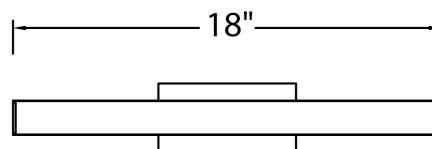

Fixture Type: _____

Catalog Number: _____

Project: _____

Location: _____

Brink Bathroom Sconce

Model & Size	Color Temp & CRI	Watt	LED Lumens	Delivered Lumens	Finish
WS-77618 18"	2700K 90	15.5W	1155	910	AL Brushed Aluminum
	3000K 90	15.5W	1225	1015	BK Brushed Black
	3500K 90	15.5W	1330	1115	BR Brushed Brass

Example: **WS-77618-27-AL**

DESCRIPTION

A beautiful bar of pure LED light radiates through the co-extruded acrylic diffuser for brighter illumination, and an adjustable back plate adds versatility to this design's many attributes. It's a clean modern sconce anywhere you mount it.

FEATURES

- Conversion plate for 4" J box included
- Adjustable backplate
- Driver installed within the Junction Box, driver dimension: 2.76" x 1.26" x 1.18"
- 5 year warranty

SPECIFICATIONS

Color Temp:	3500K, 3000K, 2700K
Input:	120-277 VAC, 50/60Hz
CRI:	90
Dimming:	ELV: 100 - 5%
Rated Life:	85000 Hours
Mounting:	Can be mounted on wall in all orientations
Standards:	ETL, cETL, Energy Star 2.0 Damp Location Listed
Construction:	Aluminum hardware with co-extruded acrylic diffuser

FINISHES

LINE DRAWING

WS-77618