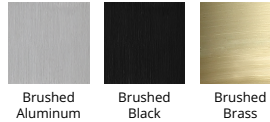

FINISHES

LINE DRAWING