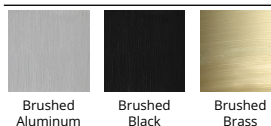

FINISHES

LINE DRAWING