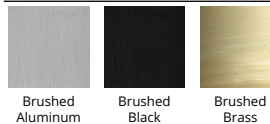

FINISHES

LINE DRAWING