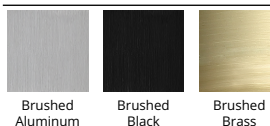

FINISHES

LINE DRAWING