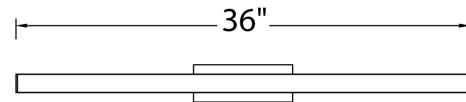

Fixture Type: _____

Catalog Number: _____

Project: _____

Location: _____

Brink Bathroom Sconce

Model & Size	Color Temp & CRI	Watt	LED Lumens	Delivered Lumens	Finish
WS-77636 36"	2700K 90	30W	2365	1985	AL Brushed Aluminum
	3000K 90	30W	2445	2095	BK Brushed Black
	3500K 90	30W	2561	2180	BR Brushed Brass

Example: **WS-77636-27-AL**

DESCRIPTION

A beautiful bar of pure LED light radiates through the co-extruded acrylic diffuser for brighter illumination, and an adjustable back plate adds versatility to this design's many attributes. It's a clean modern sconce anywhere you mount it.

FEATURES

- Conversion plate for 4" J box included
- Adjustable backplate
- Driver installed within the Junction Box, driver dimension: 2.76" x 1.26" x 1.18"
- 5 year warranty

SPECIFICATIONS

Color Temp:	3500K, 3000K, 2700K
Input:	120-277 VAC, 50/60Hz
CRI:	90
Dimming:	ELV: 100 - 5%
Rated Life:	85000 Hours
Mounting:	Can be mounted on wall in all orientations
Standards:	ETL, cETL, Energy Star 2.0 Damp Location Listed
Construction:	Aluminum hardware with co-extruded acrylic diffuser

FINISHES

LINE DRAWING

WS-77636