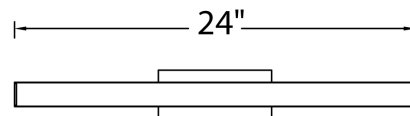

Fixture Type: _____

Catalog Number: _____

Project: _____

Location: _____

Brink Bathroom Sconce

Model & Size	Color Temp & CRI	Watt	LED Lumens	Delivered Lumens	Finish
WS-77624 24"	2700K 90	20.5W	1595	1330	AL Brushed Aluminum
	3000K 90	20.5W	1720	1440	BK Brushed Black
	3500K 90	20.5W	1785	1510	BR Brushed Brass

Example: **WS-77624-27-AL**

DESCRIPTION

A beautiful bar of pure LED light radiates through the co-extruded acrylic diffuser for brighter illumination, and an adjustable back plate adds versatility to this design's many attributes. It's a clean modern sconce anywhere you mount it.

FEATURES

- Conversion plate for 4" J box included
- Adjustable backplate
- Driver installed within the Junction Box, driver dimension: 2.76" x 1.26" x 1.18"
- 5 year warranty

SPECIFICATIONS

Color Temp:	3500K, 3000K, 2700K
Input:	120-277 VAC, 50/60Hz
CRI:	90
Dimming:	ELV: 100 - 5%
Rated Life:	85000 Hours
Mounting:	Can be mounted on wall in all orientations
Standards:	ETL, cETL, Energy Star 2.0 Damp Location Listed
Construction:	Aluminum hardware with co-extruded acrylic diffuser

FINISHES

LINE DRAWING

WS-77624